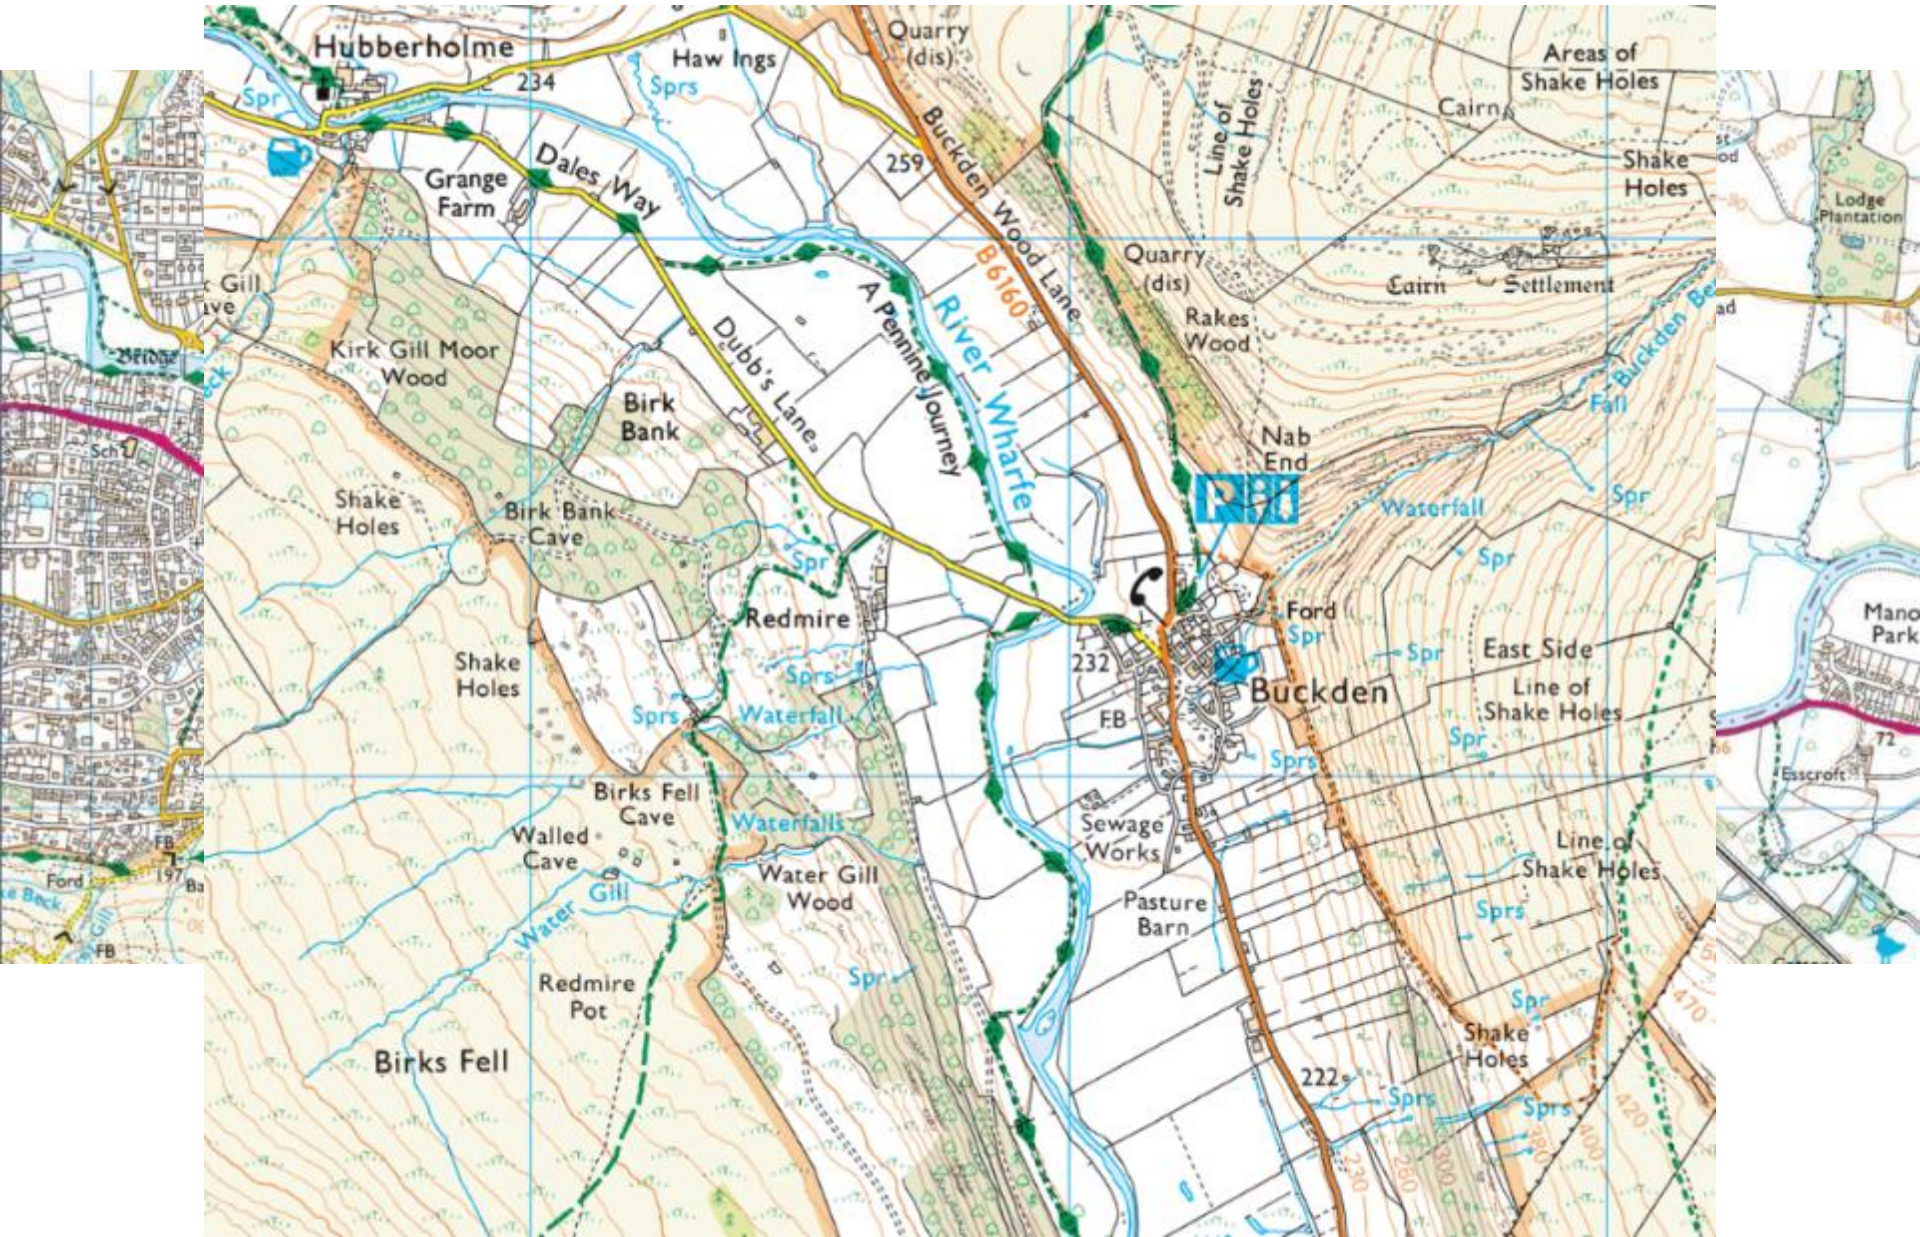

Constraints in a modern landscape